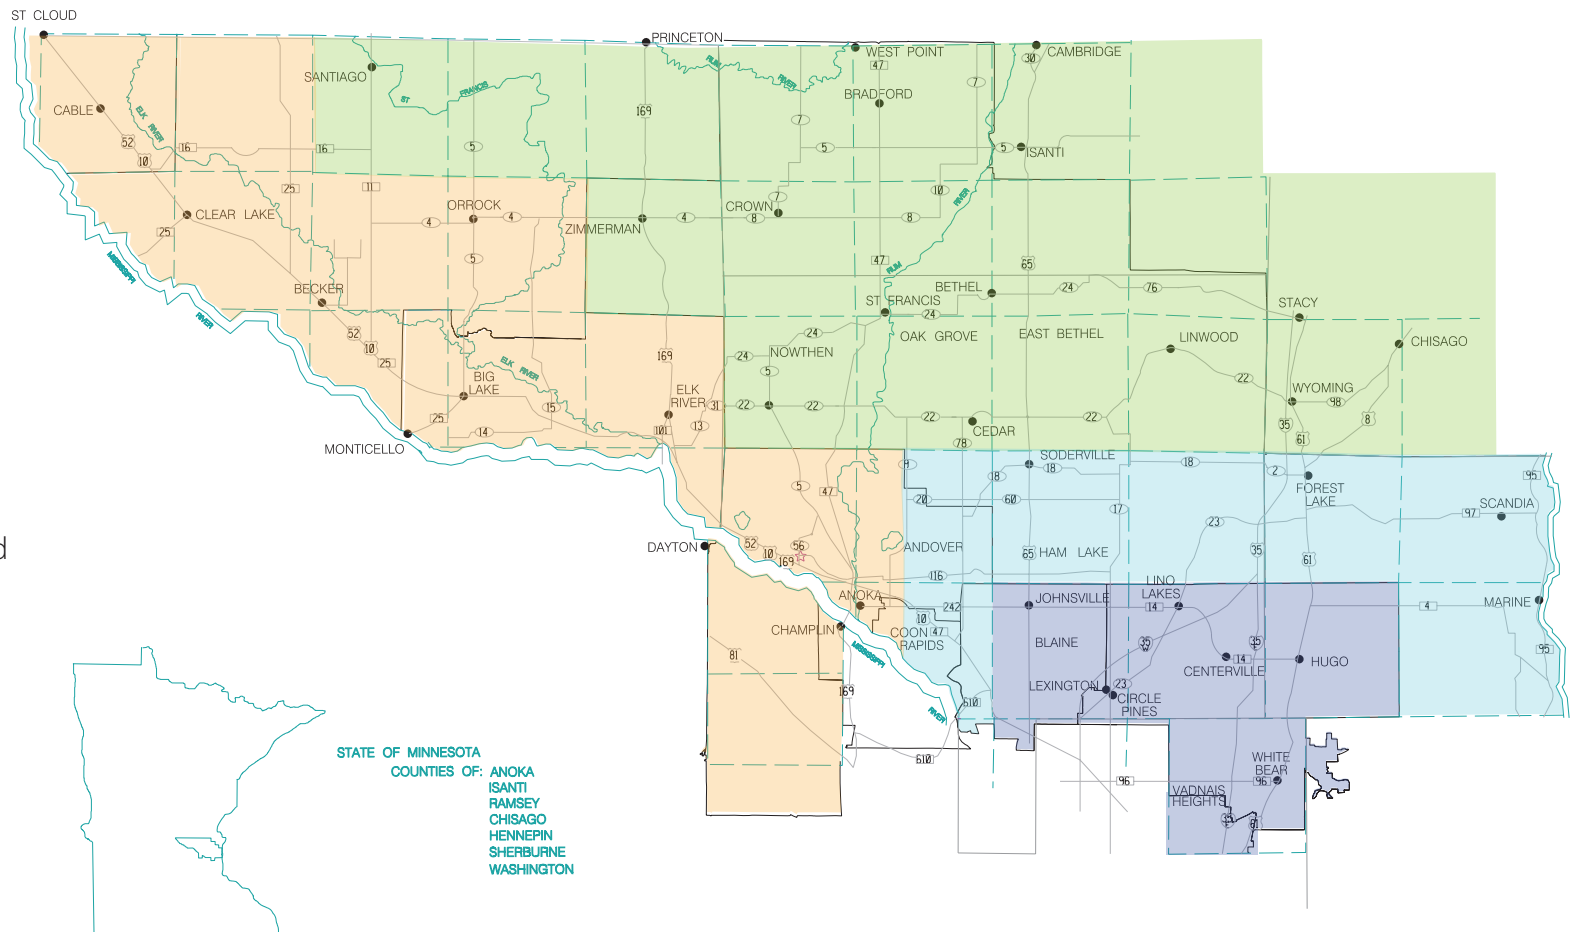

DIRECTOR DISTRICTS

- DISTRICT 1**
 Mark Ethen
 Michael Cady
- DISTRICT 2**
 Richard Braastad
 Donald Holl
- DISTRICT 3**
 Fran Bator
 Shelly Peterson
- DISTRICT 4**
 Kenneth Fiereck
 Gordon Westerlind

Director district boundaries shown on this map are approximate and for reference only. It does not reflect the service territory of other utilities that may also serve in this region. If you are interested in knowing your director district, please call our customer service representatives at 763.323.2650.