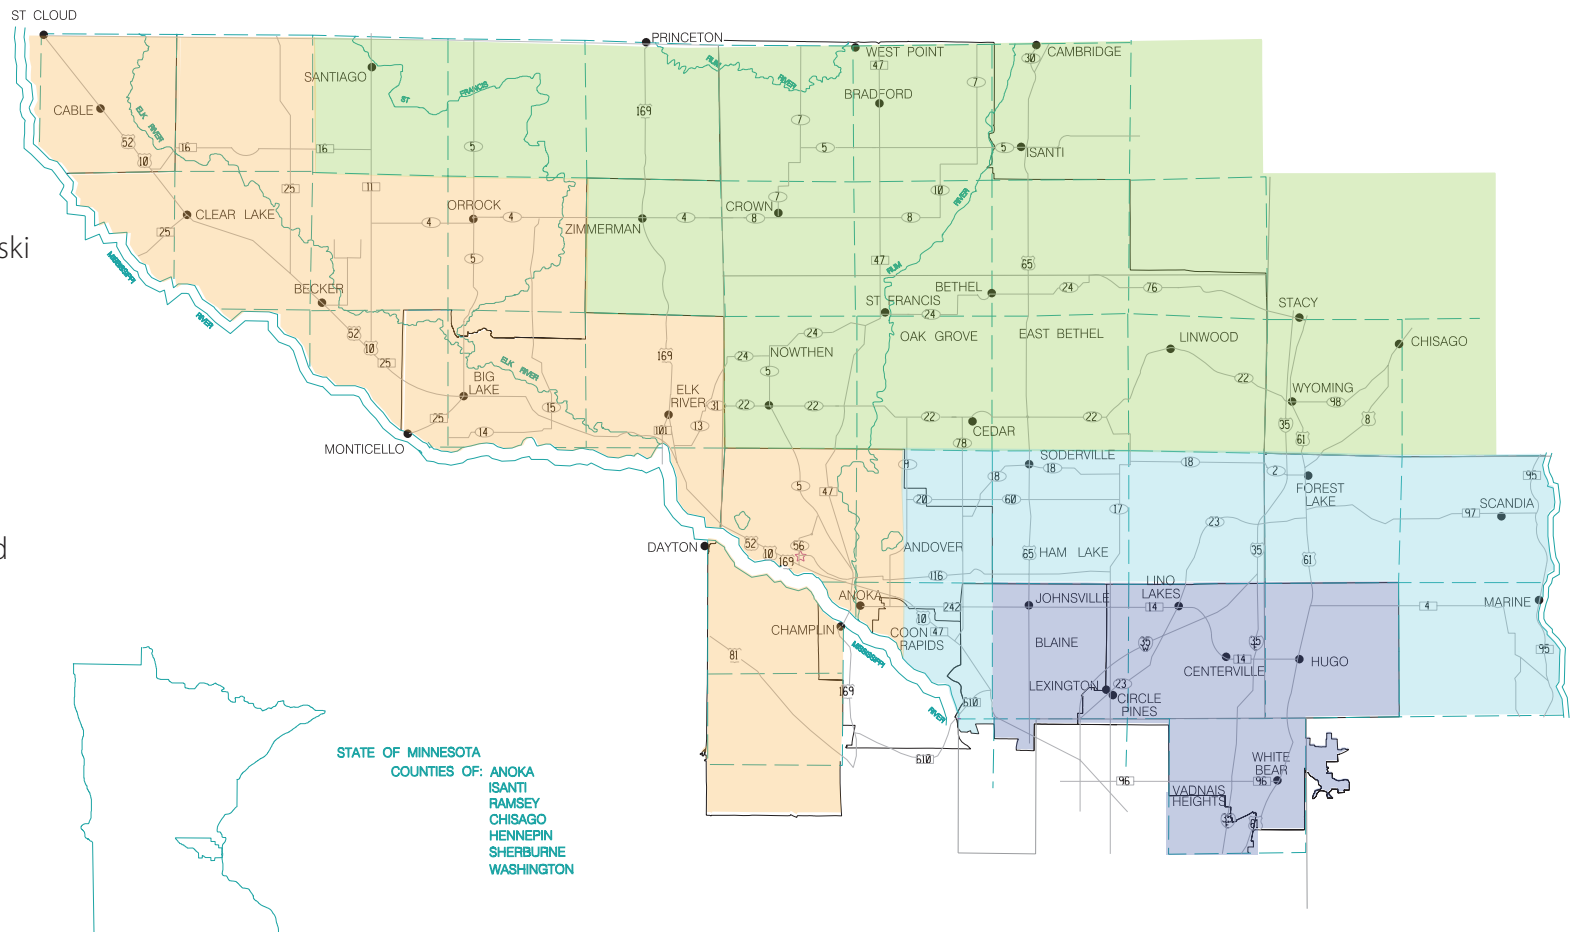

# DIRECTOR DISTRICTS

- DISTRICT 1**  
Mark Ethen  
Michael Cady
- DISTRICT 2**  
Peter Wojciechowski  
Donald Holl
- DISTRICT 3**  
Fran Bator  
Shelly Peterson
- DISTRICT 4**  
Kenneth Fiereck  
Gordon Westerlind

*Director district boundaries shown on this map are approximate and for reference only. It does not reflect the service territory of other utilities that may also serve in this region. If you are interested in knowing your director district, please call our customer service representatives at 763.323.2650.*