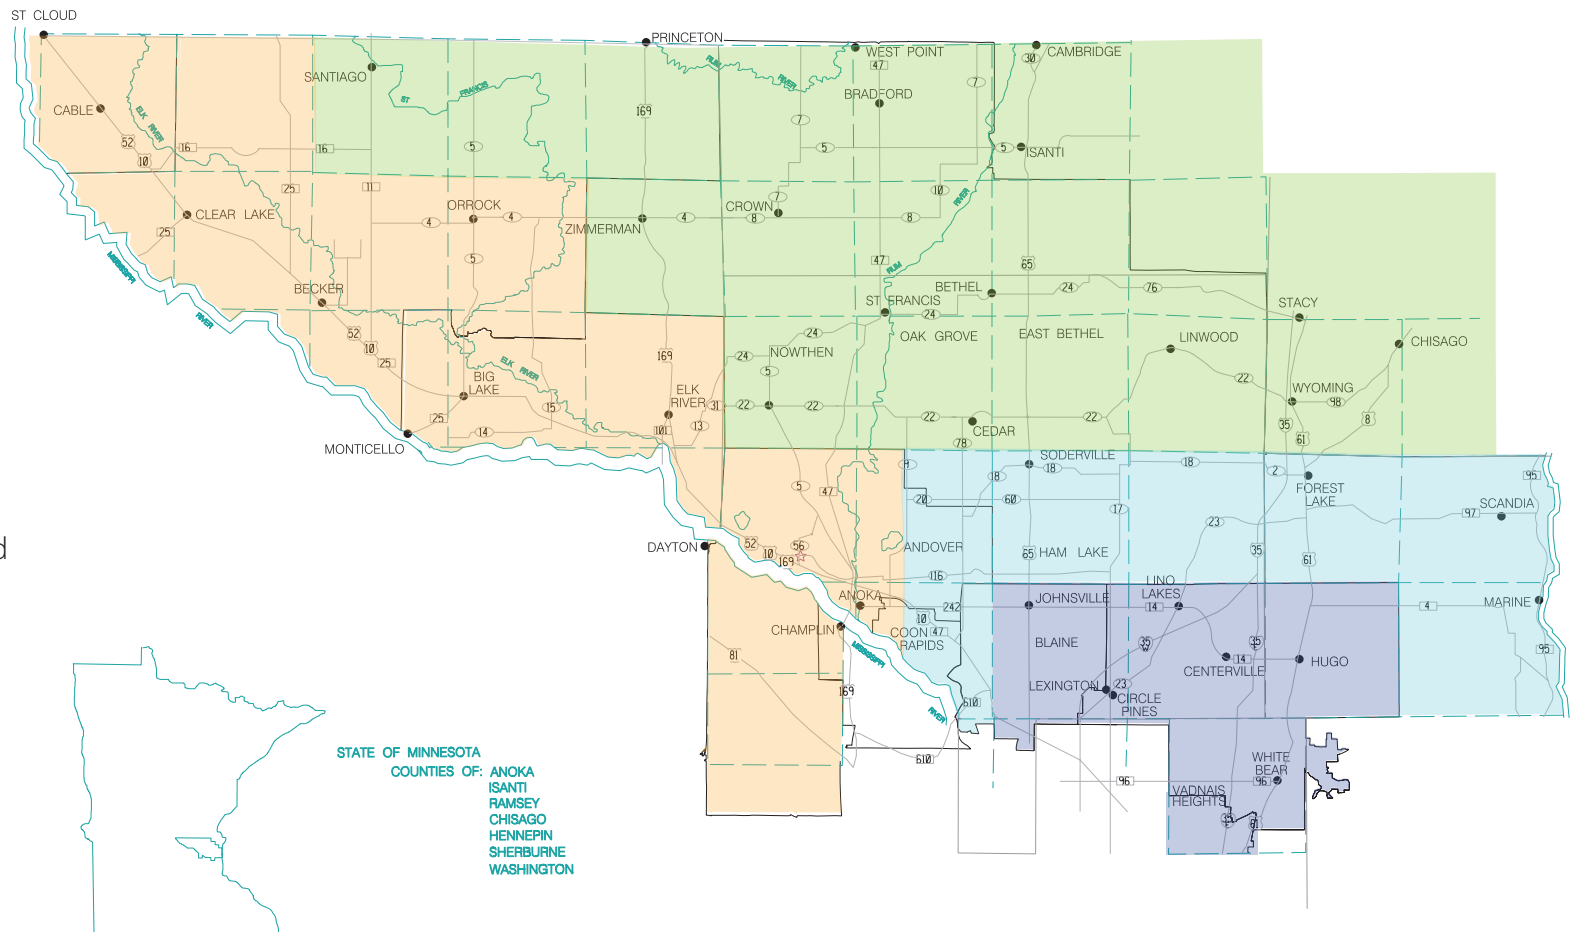

DIRECTOR DISTRICTS

- DISTRICT 1**
 Mark Ethen
 Michael Cady
- DISTRICT 2**
 Richard Braastad
 Mike Thews
- DISTRICT 3**
 Fran Bator
 Shelly Peterson
- DISTRICT 4**
 Kenneth Fiereck
 Gordon Westerlind

Director district boundaries shown on this map are approximate and for reference only. It does not reflect the service territory of other utilities that may also serve in this region. If you are interested in knowing your director district, please call our customer service representatives at 763.323.2650.