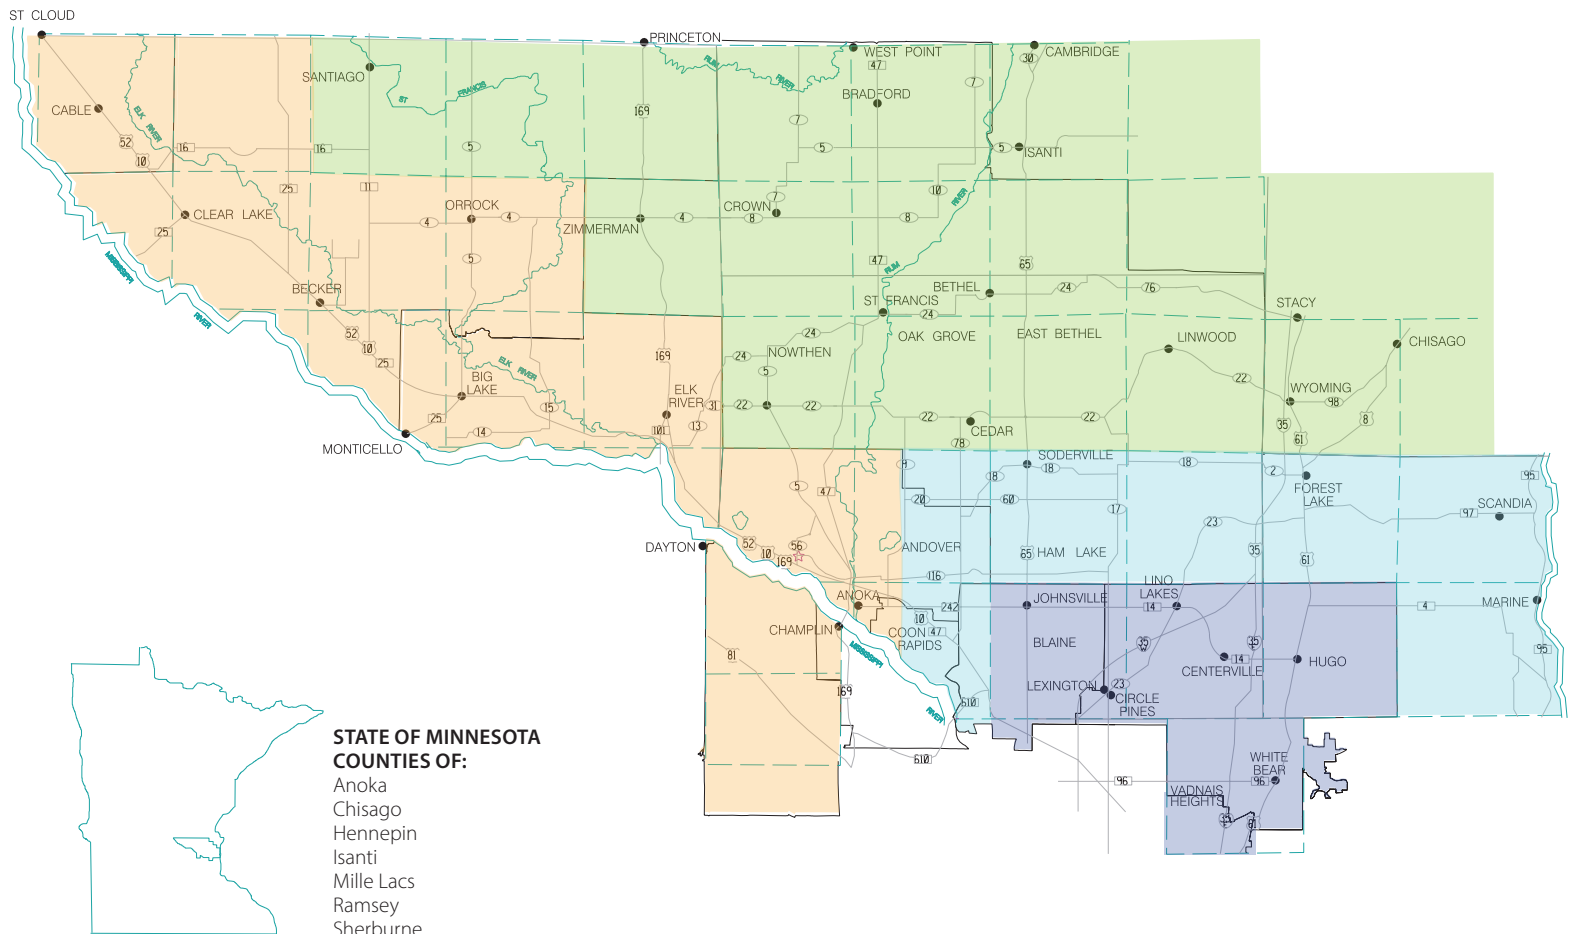

# DIRECTOR DISTRICTS

- DISTRICT 1**  
 Mark Ethen  
 Sam Villella
- DISTRICT 2**  
 Rick Braastad  
 Mike Thews
- DISTRICT 3**  
 Fran Bator  
 Shelly Peterson
- DISTRICT 4**  
 Joe Gruenes  
 Angie Ronayne

*Director district boundaries shown on this map are approximate and for reference only. It does not reflect the service territory of other utilities that may also serve in this region. If you are interested in knowing your director district, please call our customer service representatives at 763.323.2650.*