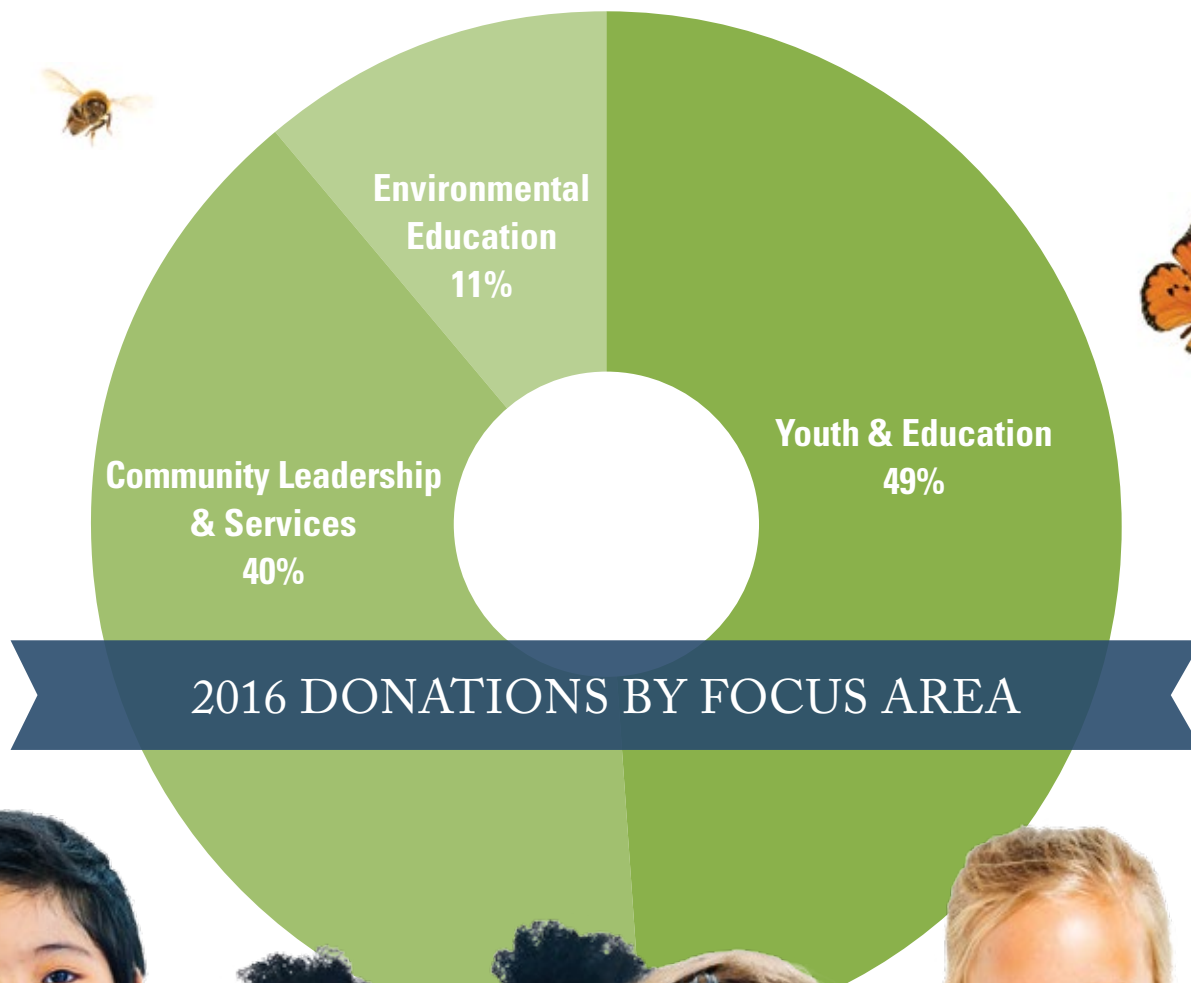

Power of Community

2016 Community Report

By powering homes and businesses in the North Metro, Connexus Energy provides an essential and important service. We also believe in doing more than that. We support our members through our community giving initiatives. Because it matters, we will always make community involvement one of our top priorities. This report highlights our 2016 community activities.